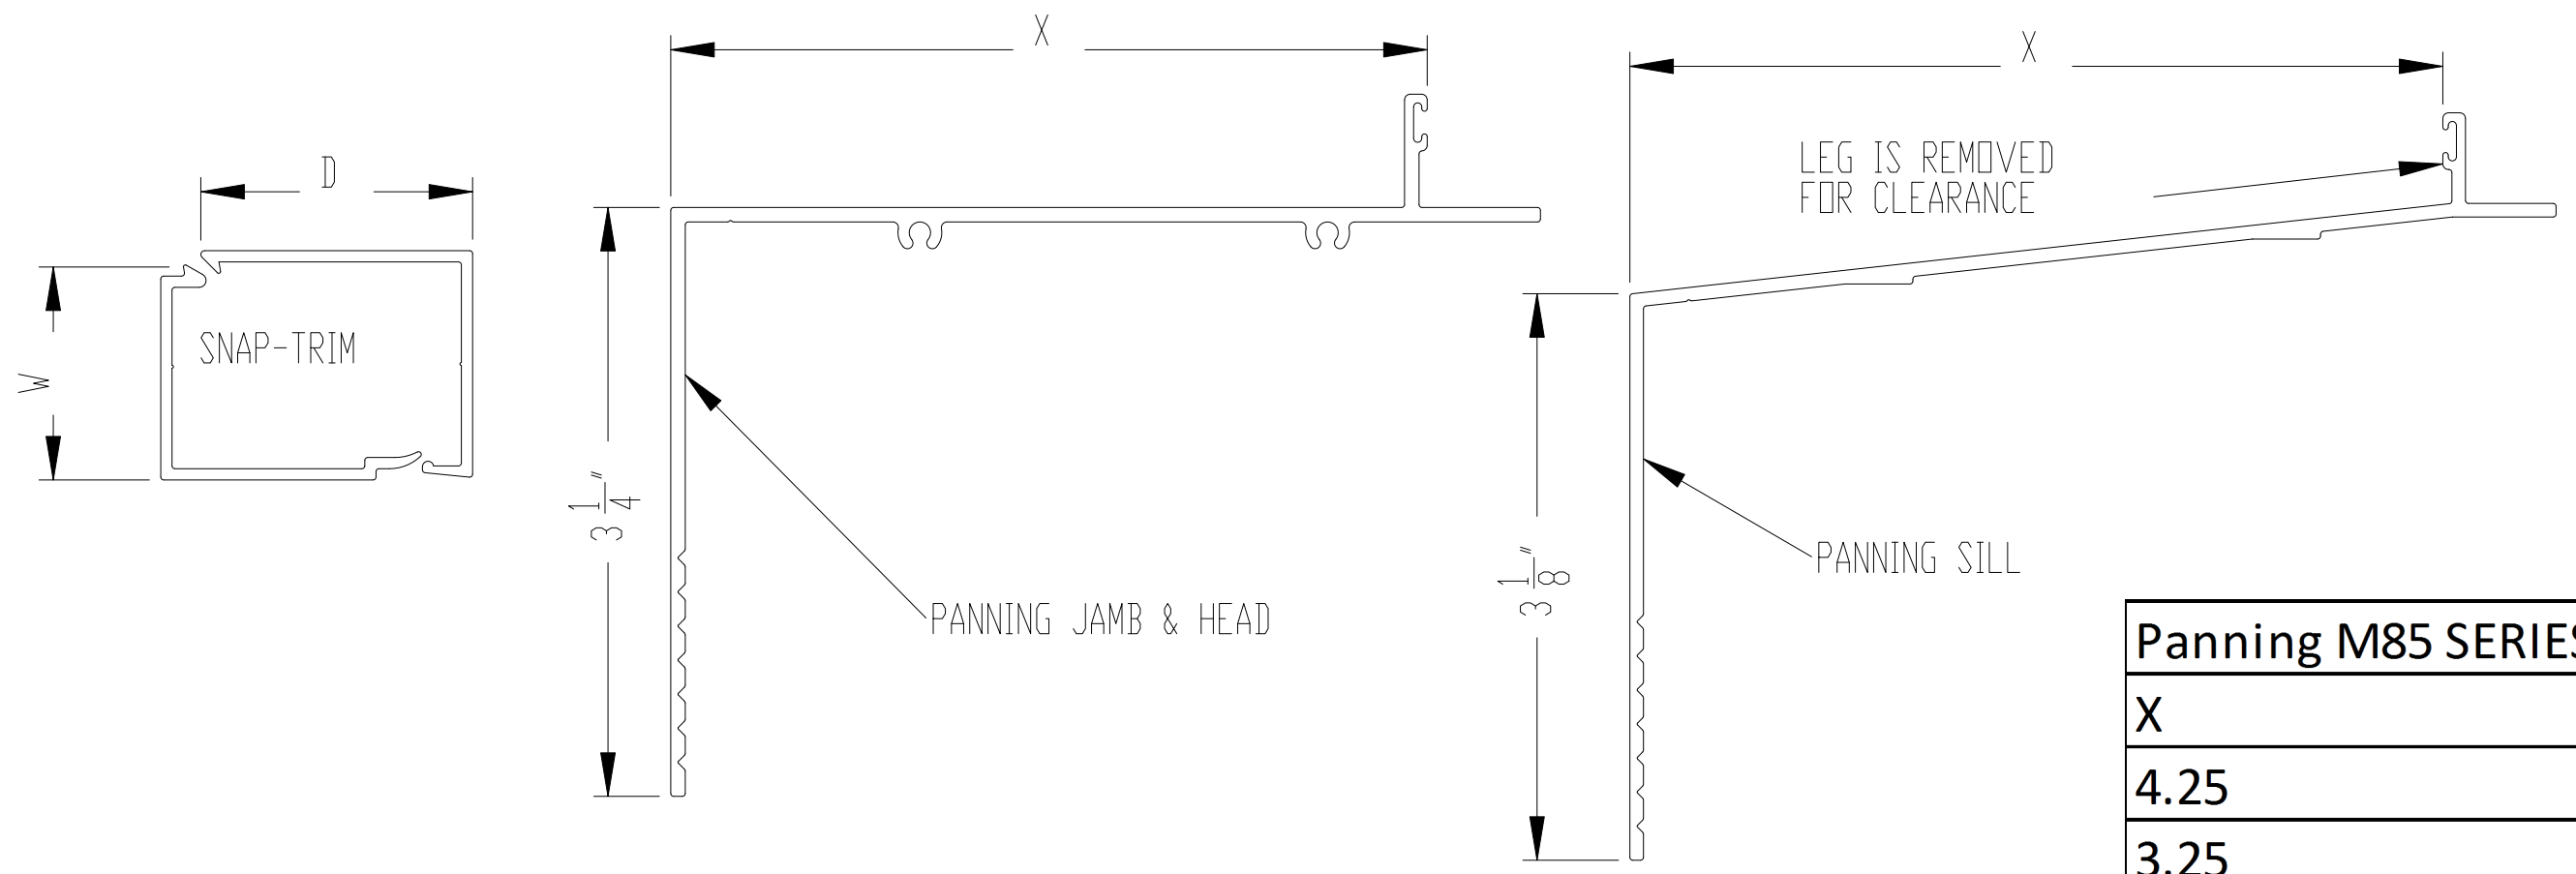

M85 ACCESSORIES

SNAP-TRIM			
W	D	W	D
1/2	3/4	2 3/4	1
1 1/4	3/4	3	1
1 1/2	3/4	3 7/16	1
1 3/4	3/4	3 3/4	1
2	3/4	3/4	1 1/4
1	1	1 1/2	1 1/4
1 1/4	1	1 3/4	1 1/4
1 1/2	1	2 1/2	1 1/4
1 3/4	1	1 1/4	1 1/2
2	1	1 3/4	1 1/2
2 1/4	1	2 1/4	1 1/2
2 3/8	1	2 1/2	1 1/2
2 1/2	1		

Panning M85 SERIES	
X	
4.25	
3.25	