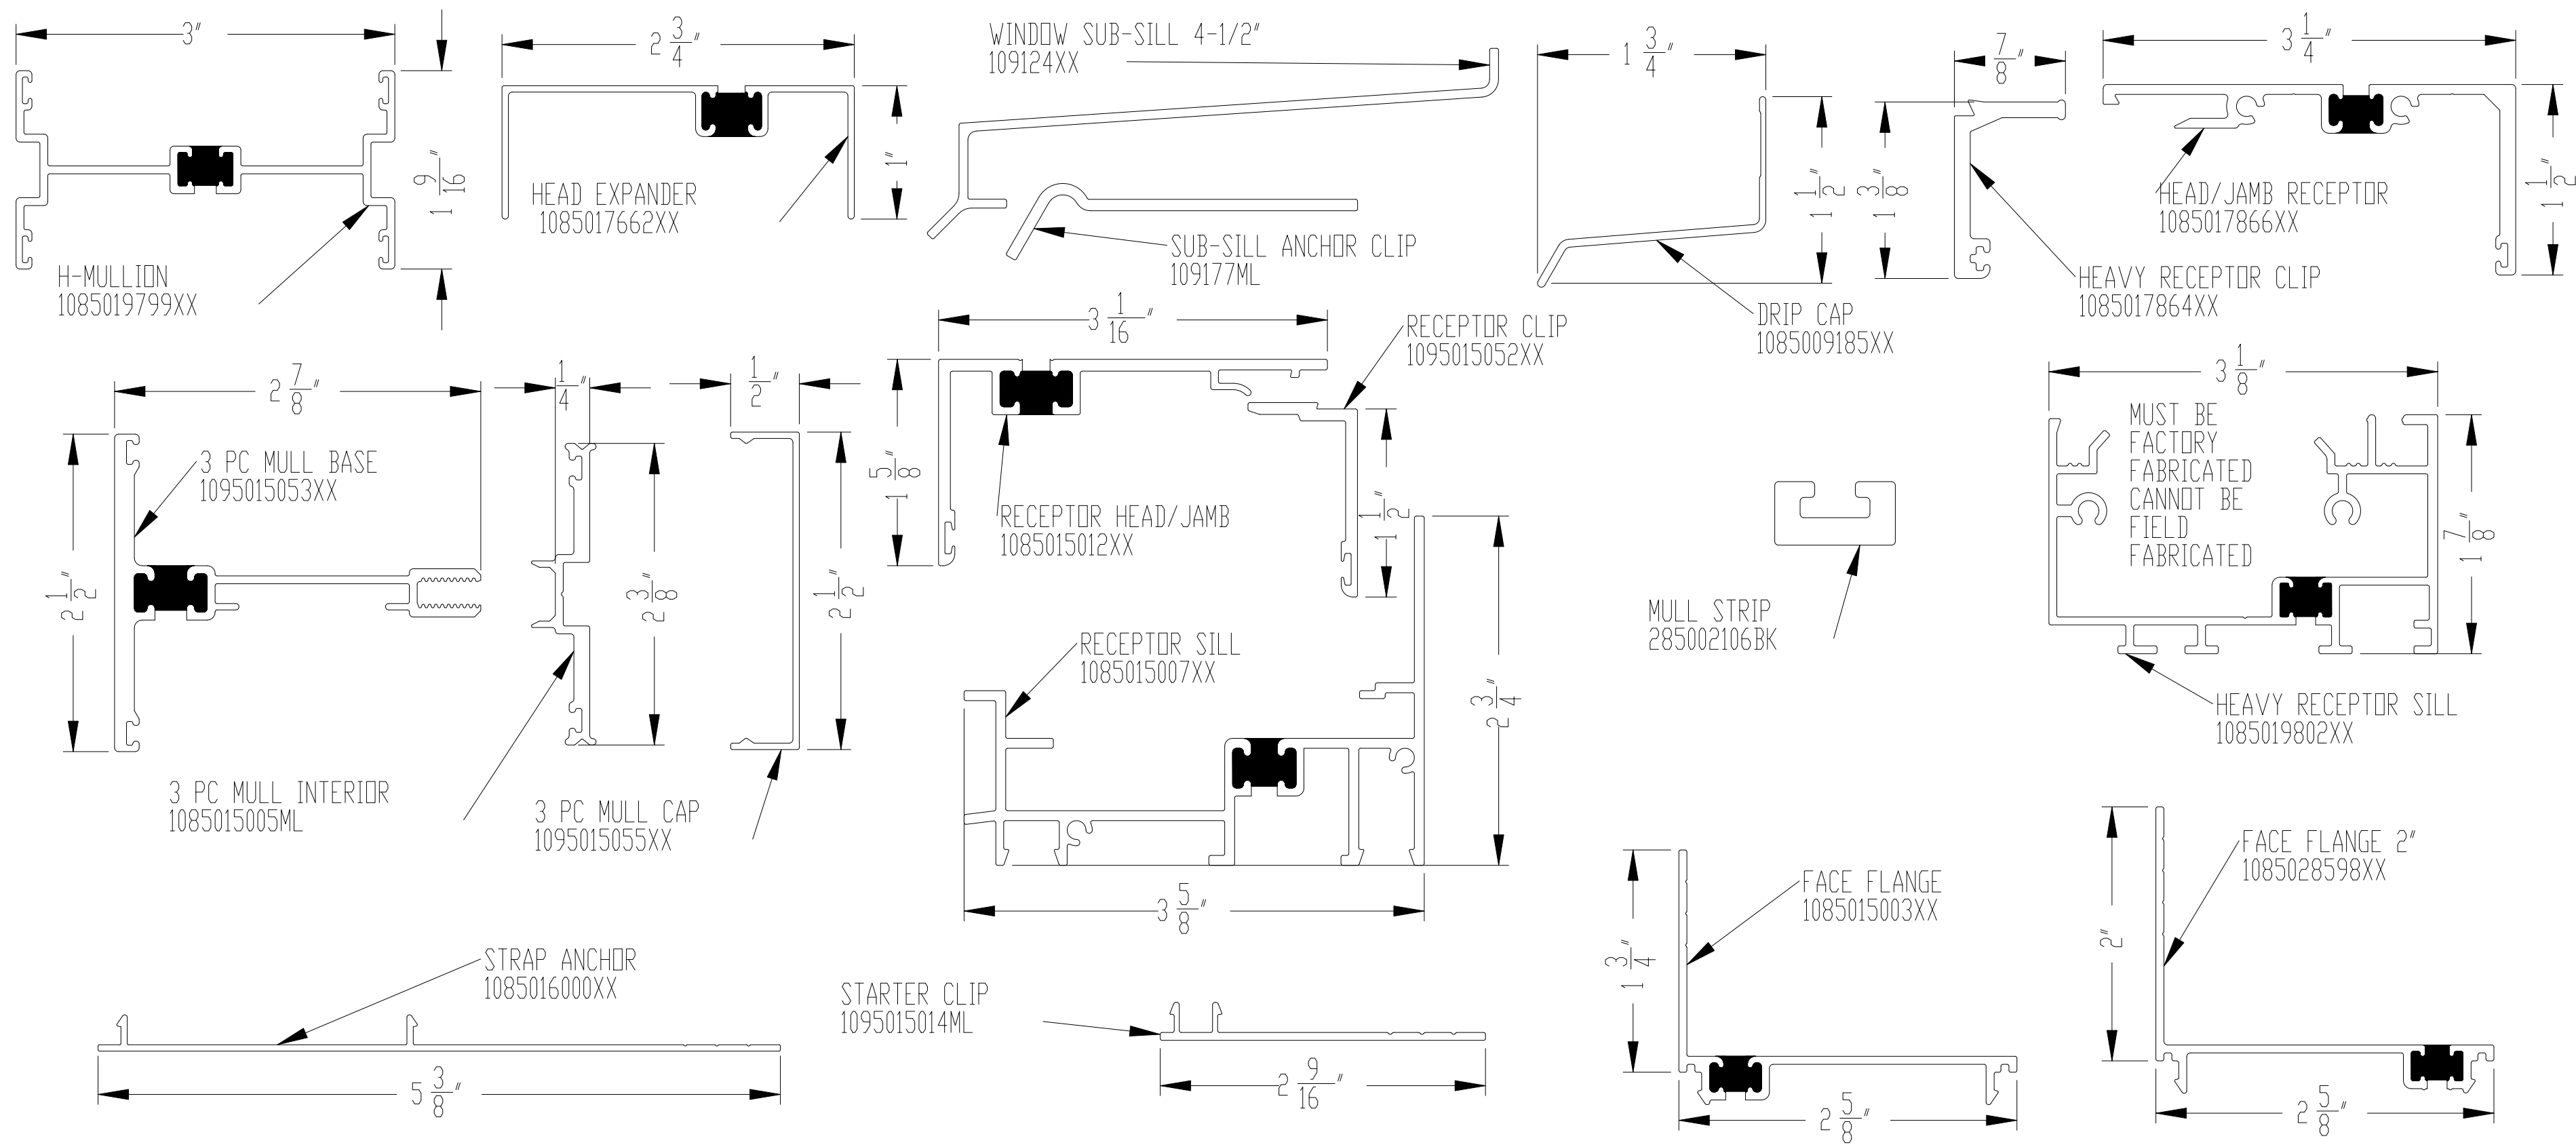

M85 ACCESSORIES

SNAP-TRIM			
W	D	W	D
1/2	3/4	2 3/4	1
1 1/4	3/4	3	1
1 1/2	3/4	3 7/16	1
1 3/4	3/4	3 3/4	1
2	3/4	3/4	1 1/4
1	1	1 1/2	1 1/4
1 1/4	1	1 3/4	1 1/4
1 1/2	1	2 1/2	1 1/4
1 3/4	1	1 1/4	1 1/2
2	1	1 3/4	1 1/2
2 1/4	1	2 1/4	1 1/2
2 3/8	1	2 1/2	1 1/2
2 1/2	1		

Panning M85 SERIES	
X	
4.25	
3.25	