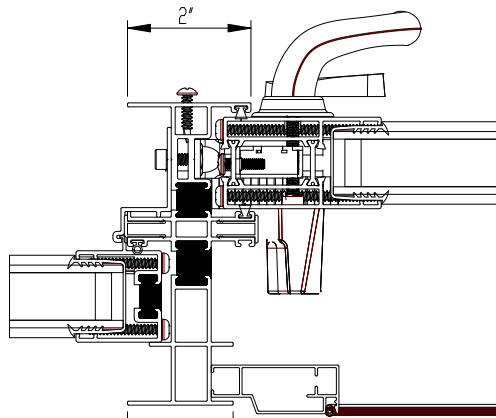

# 2600 SGD - ZX0

6 MOVING  
PANEL  
HEAD

7 FIXED  
HEAD

4 FIXED  
SILL

5 MOVING  
PANEL  
SILL

OPTIONAL

1 FIXED PANEL  
JAMB

2 MOVING & FIXED  
PANEL  
JAMB

3 MEETING  
RAILS

8 FIXED JAMB