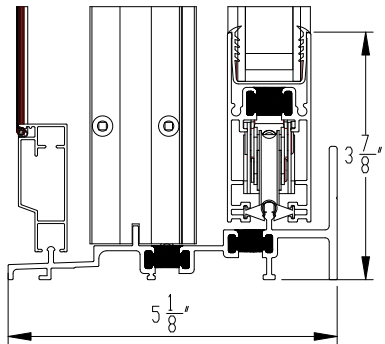

# 2600 SGD - ZX0

6 MOVING  
PANEL  
HEAD

7 FIXED  
HEAD

4 FIXED  
SILL

5 MOVING  
PANEL  
SILL

OPTIONAL

1 FIXED PANEL  
JAMB

2 MOVING & FIXED  
PANEL  
JAMB

3 MEETING  
RAILS

8 FIXED JAMB