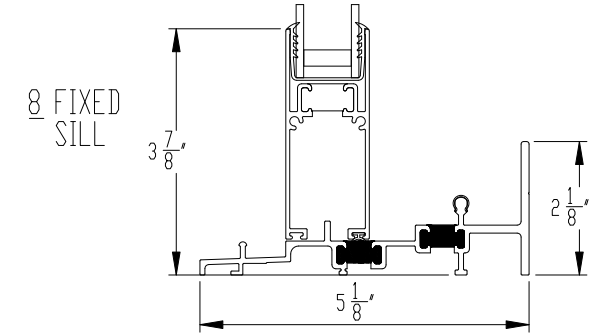

2600 SGD - X0Z

1 MOVING PANEL JAMB

2 MEETING RAILS

3 INTERMEDIATE MULLION

4 FIXED JAMB