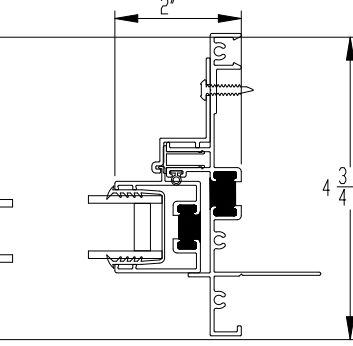

2600 SGD - X0Z

1 MOVING PANEL JAMB

2 MEETING RAILS

3 INTERMEDIATE MULLION

4 FIXED JAMB