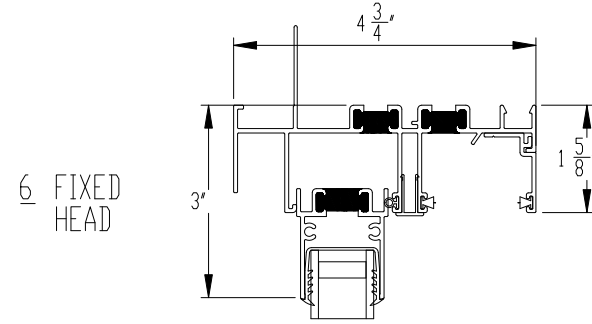

2600 SGD - X0Z

1 MOVING PANEL JAMB

2 MEETING RAILS

3 INTERMEDIATE MULLION

4 FIXED JAMB