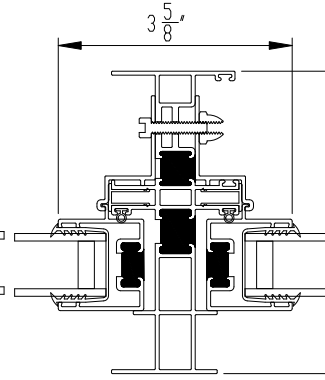

2600 SGD - X0Z

1 MOVING PANEL JAMB

2 MEETING RAILS

3 INTERMEDIATE MULLION

4 FIXED JAMB