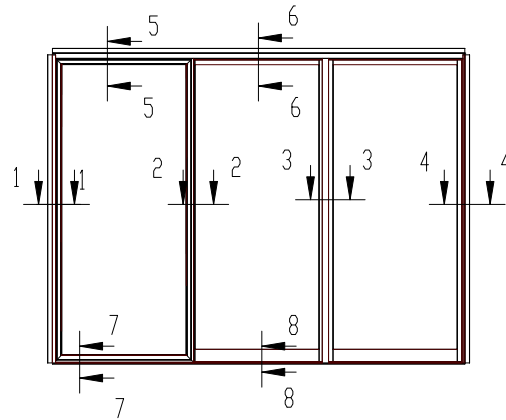

2600 SGD - X0Z

1 MOVING PANEL JAMB

2 MEETING RAILS

3 INTERMEDIATE MULLION

4 FIXED JAMB