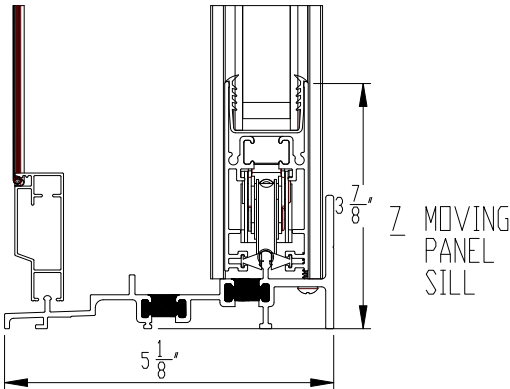

2600 SGD - X0Z

1 MOVING PANEL JAMB

2 MEETING RAILS

3 INTERMEDIATE MULLION

4 FIXED JAMB