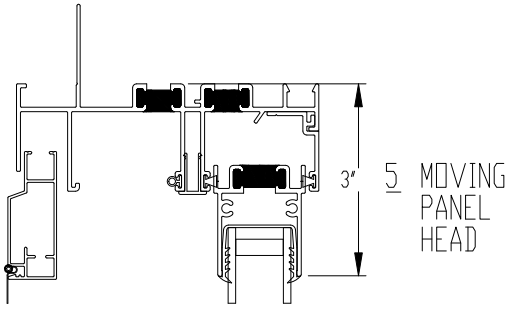

2600 SGD - X0Z

1 MOVING PANEL JAMB

2 MEETING RAILS

3 INTERMEDIATE MULLION

4 FIXED JAMB