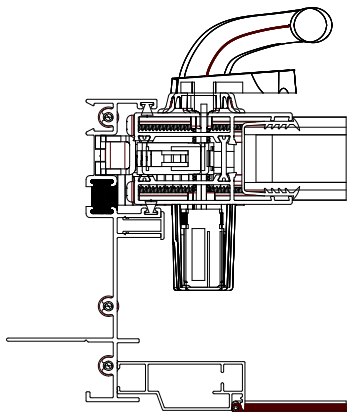

2600 SGD - X0Z

1 MOVING PANEL JAMB

2 MEETING RAILS

3 INTERMEDIATE MULLION

4 FIXED JAMB