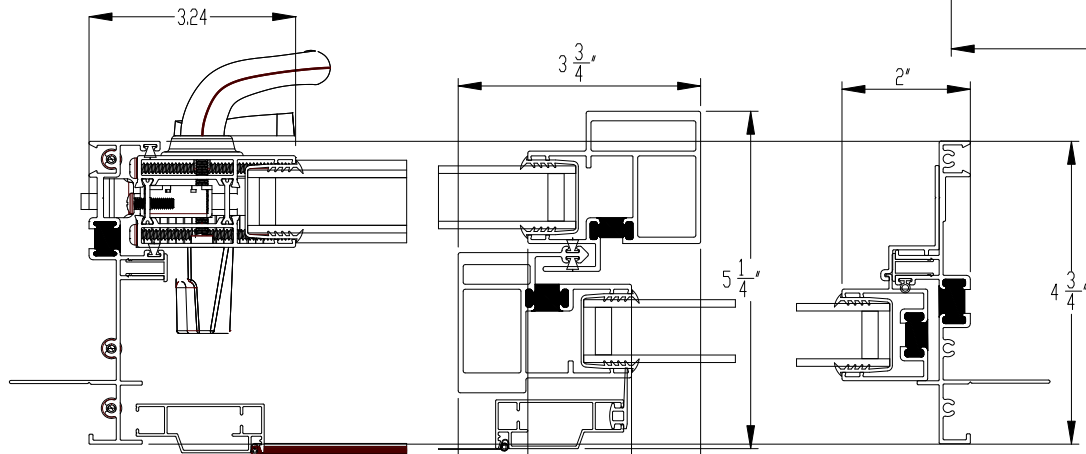

2600 SGD - XD

6 MOVING
PANEL
HEAD

5 MOVING
PANEL
SILL

Z FIXED
HEAD

4 FIXED
SILL

1 MOVING PANEL
JAMB

2 MEETING
RAILS

3 FIXED JAMB